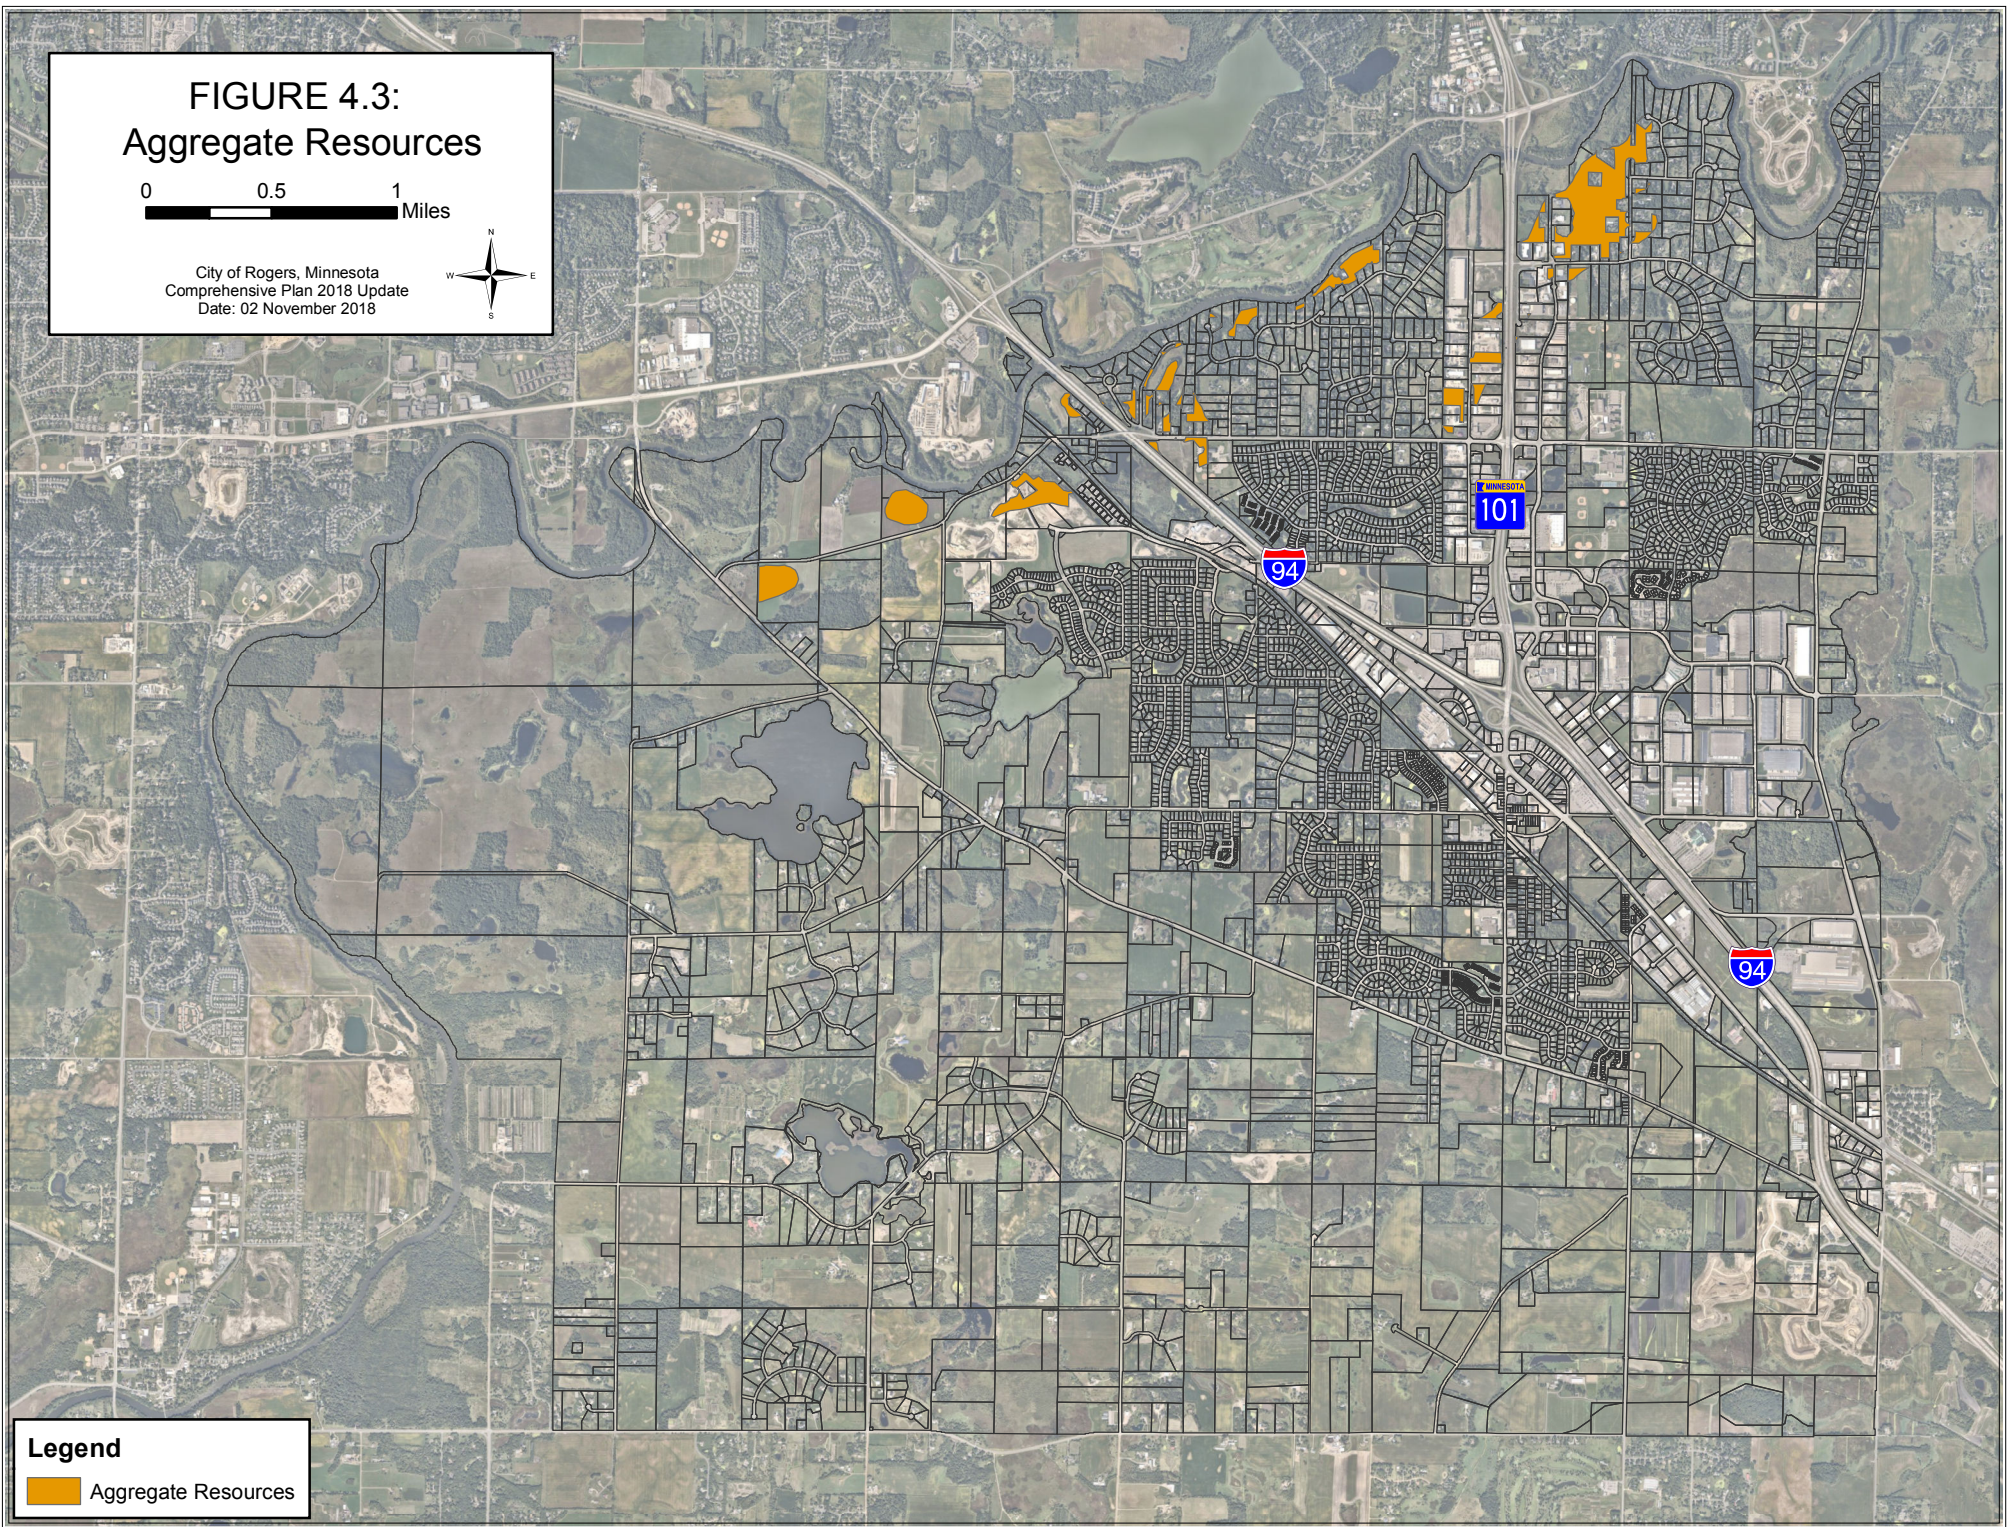

FIGURE 4.3:
Aggregate Resources

0 0.5 1 Miles

City of Rogers, Minnesota
Comprehensive Plan 2018 Update
Date: 02 November 2018

Legend

 Aggregate Resources