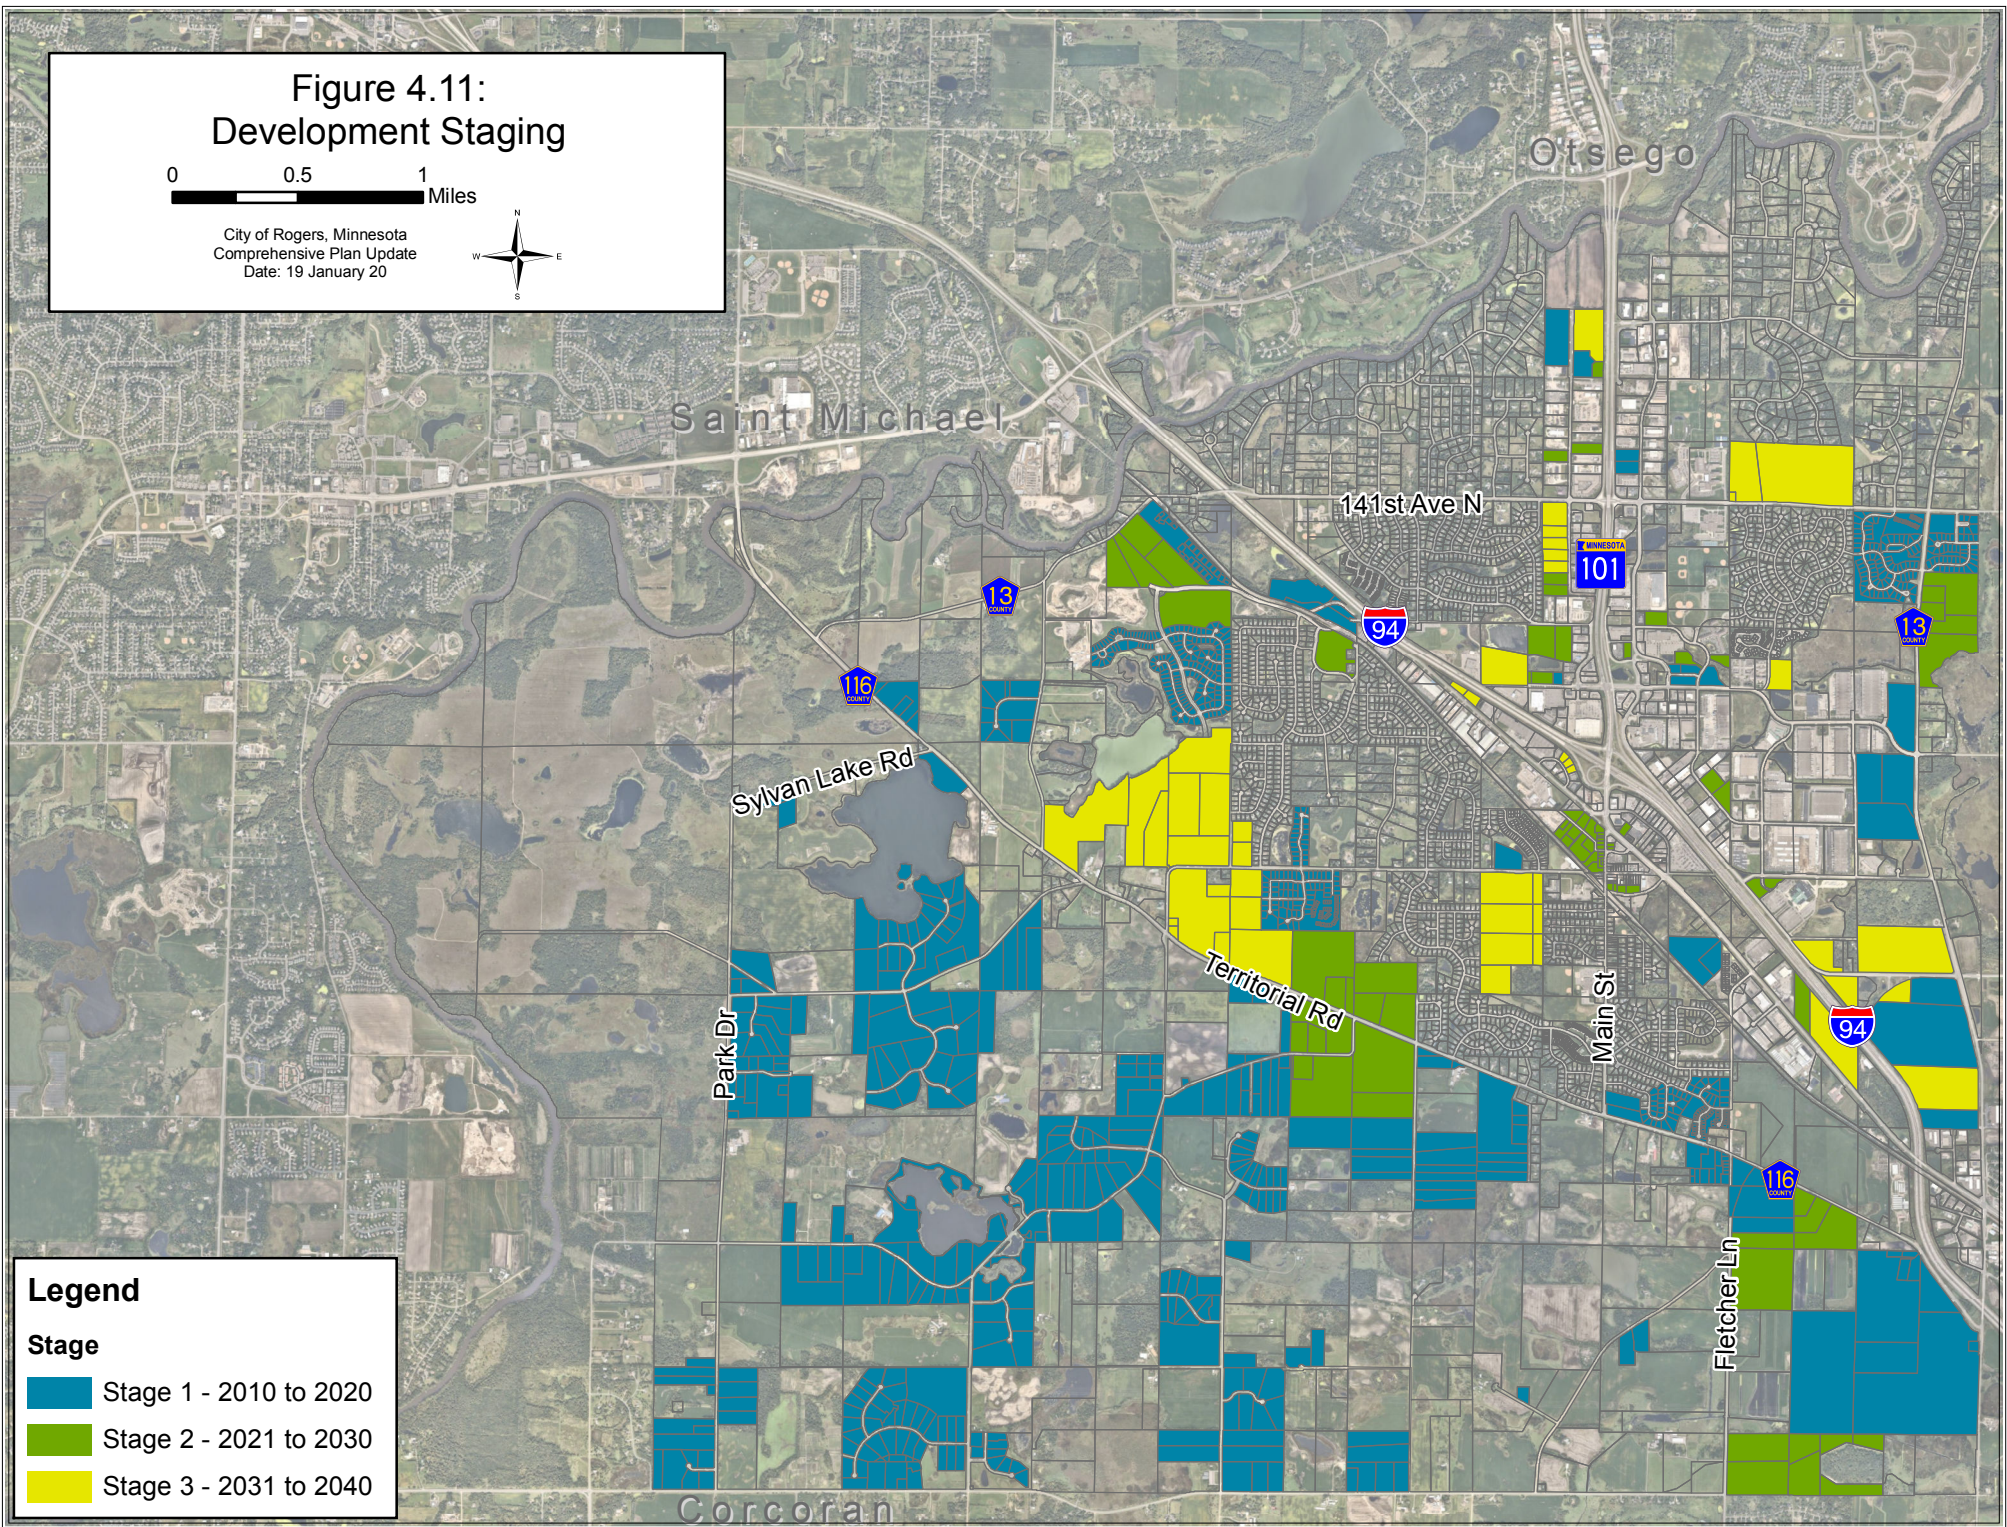

Figure 4.11:
Development Staging

0 0.5 1
Miles

City of Rogers, Minnesota
Comprehensive Plan Update
Date: 19 January 20

Legend

Stage

-  Stage 1 - 2010 to 2020
-  Stage 2 - 2021 to 2030
-  Stage 3 - 2031 to 2040