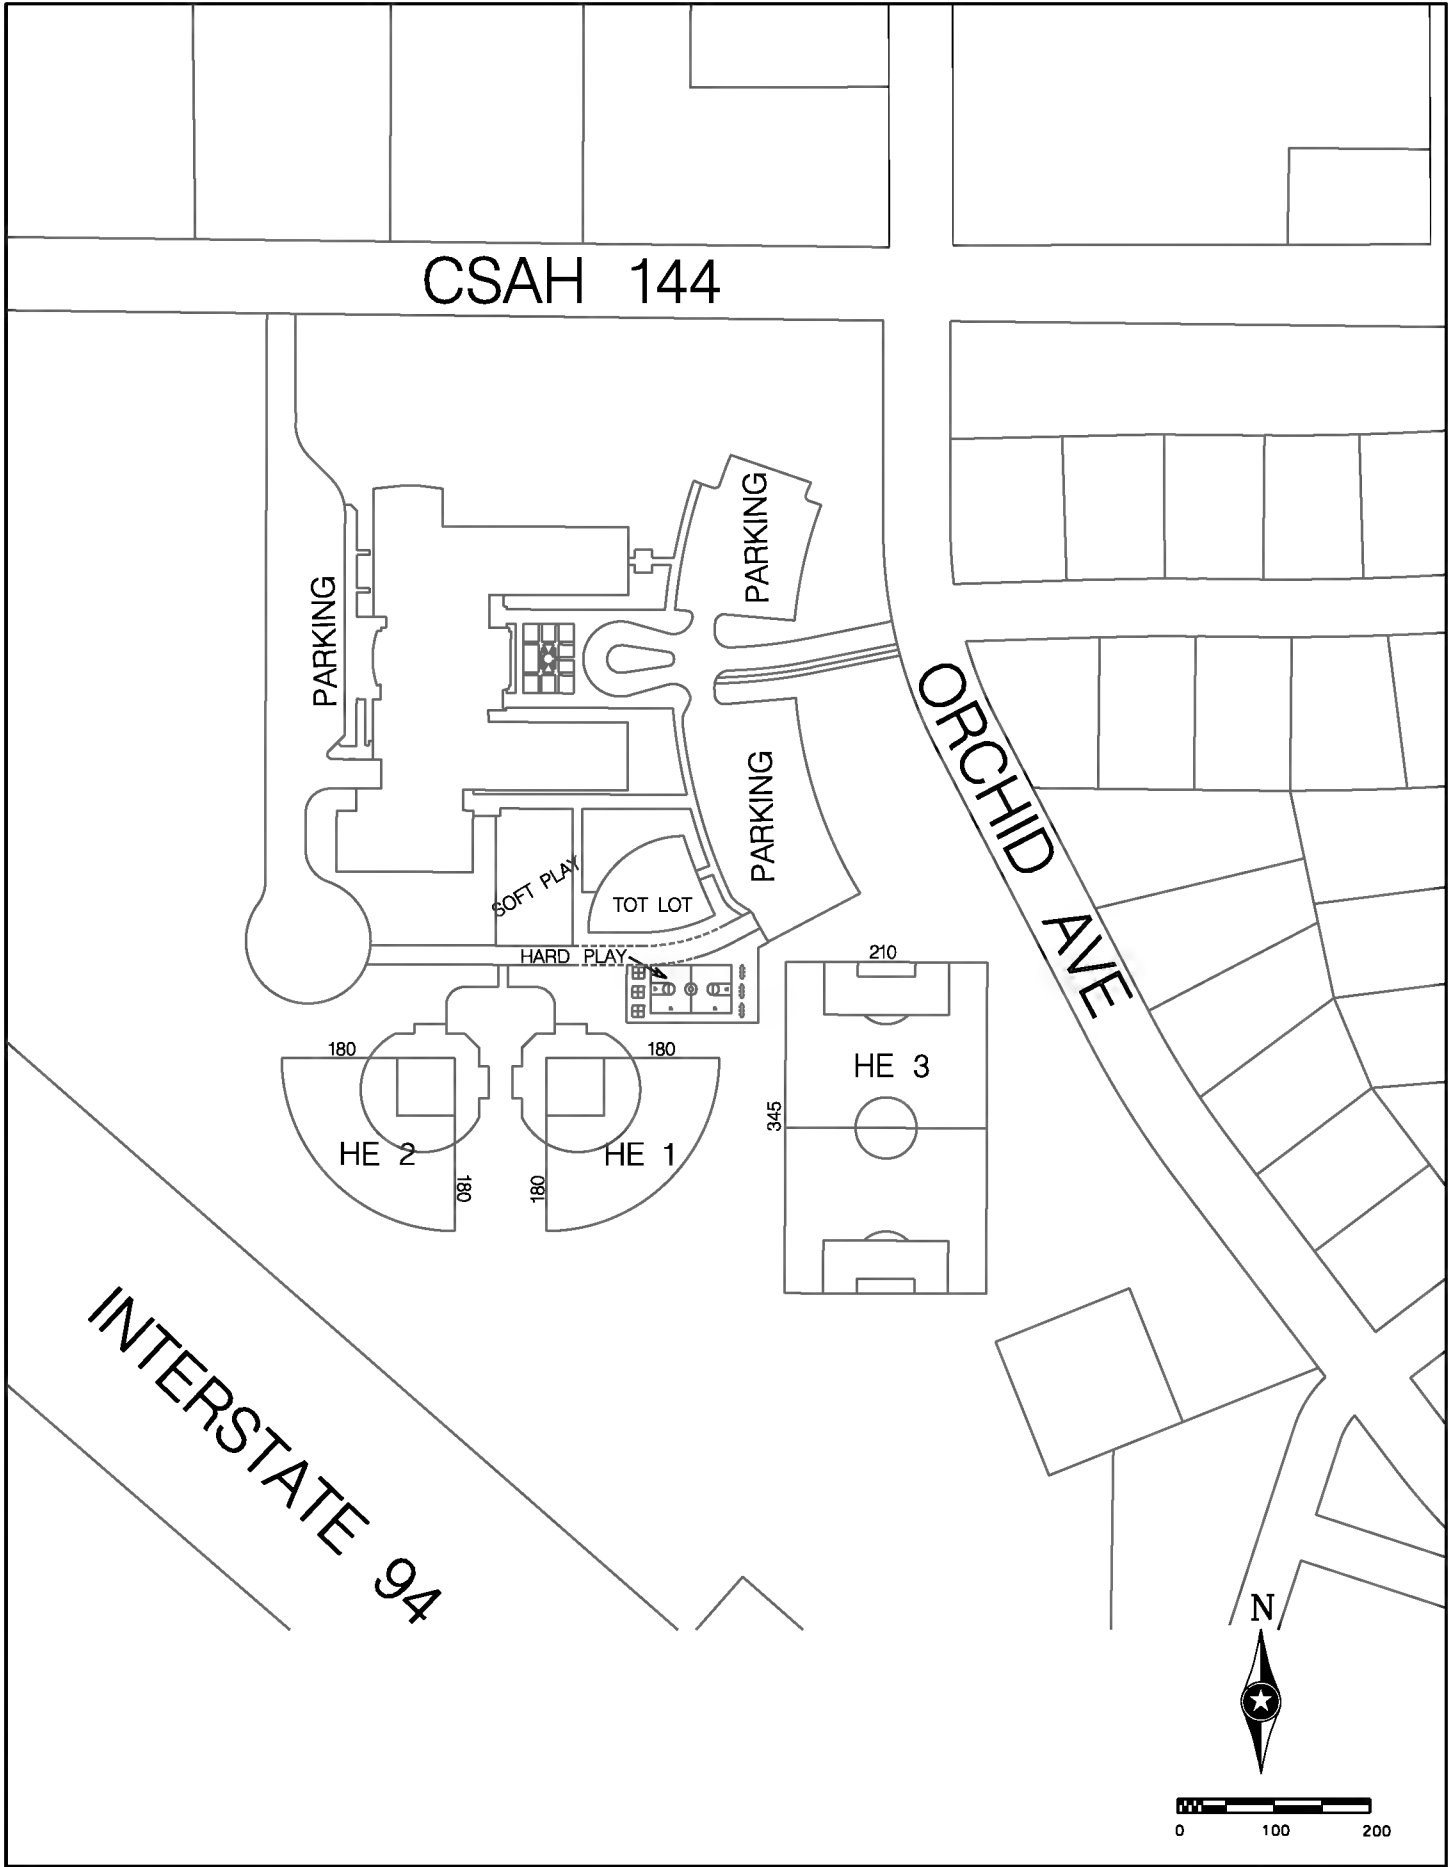

6/27/2006 2:00:49 PM SEH FILE p:\PT\N\raeger\060100\parks\EX5.dgn

FILE NO.
ROGER0501.00

DATE:
04/05/05

**HASSAN ELEMENTARY
ROGERS, MN**

**FIGURE
NO. 5**