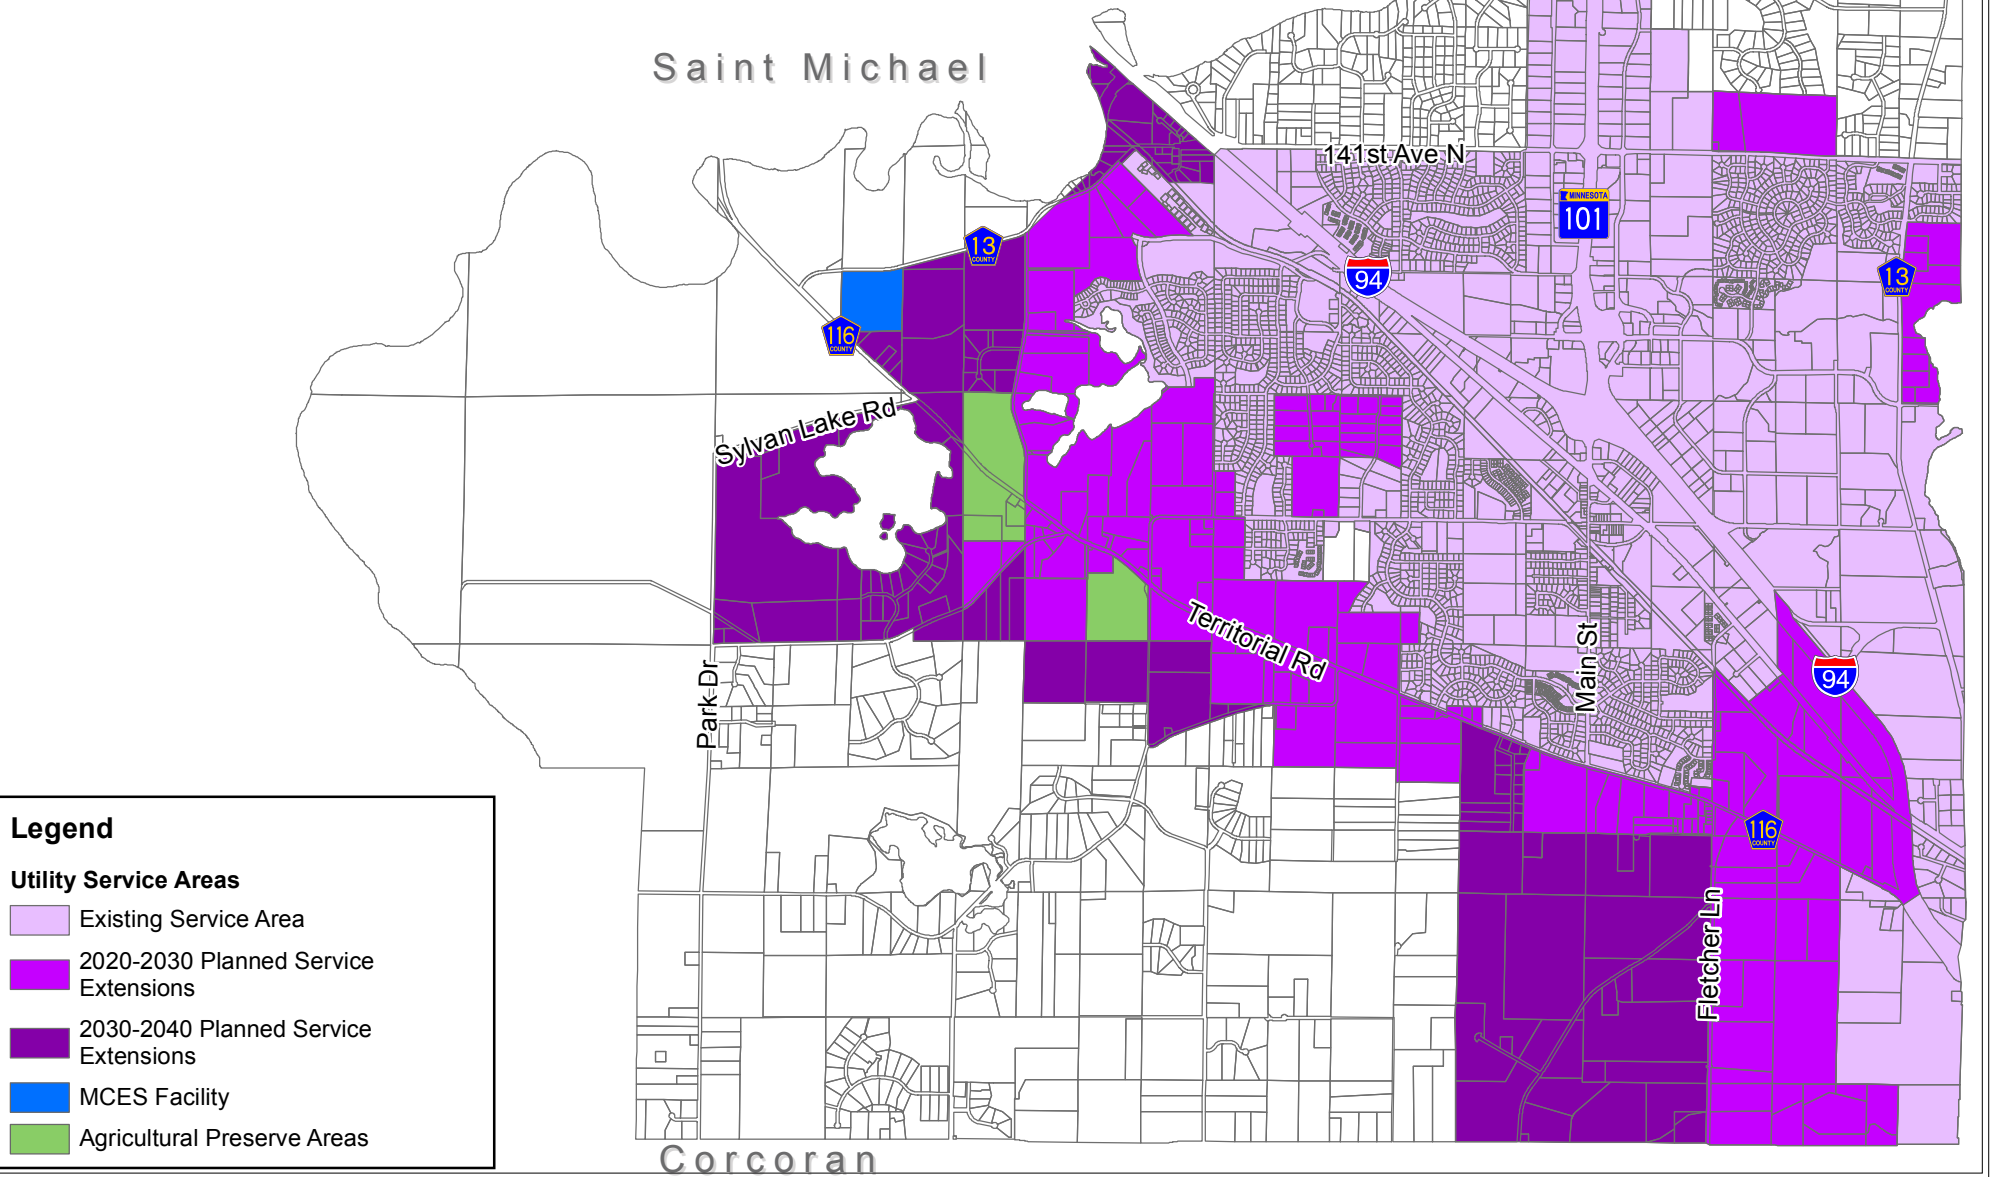

**Figure 4.10:
Utility Service Extensions**

0 0.5 1 Miles

City of Rogers, Minnesota
Comprehensive Plan Update
Date: 05 December 2019

Legend

Utility Service Areas

- Existing Service Area
- 2020-2030 Planned Service Extensions
- 2030-2040 Planned Service Extensions
- MCES Facility
- Agricultural Preserve Areas